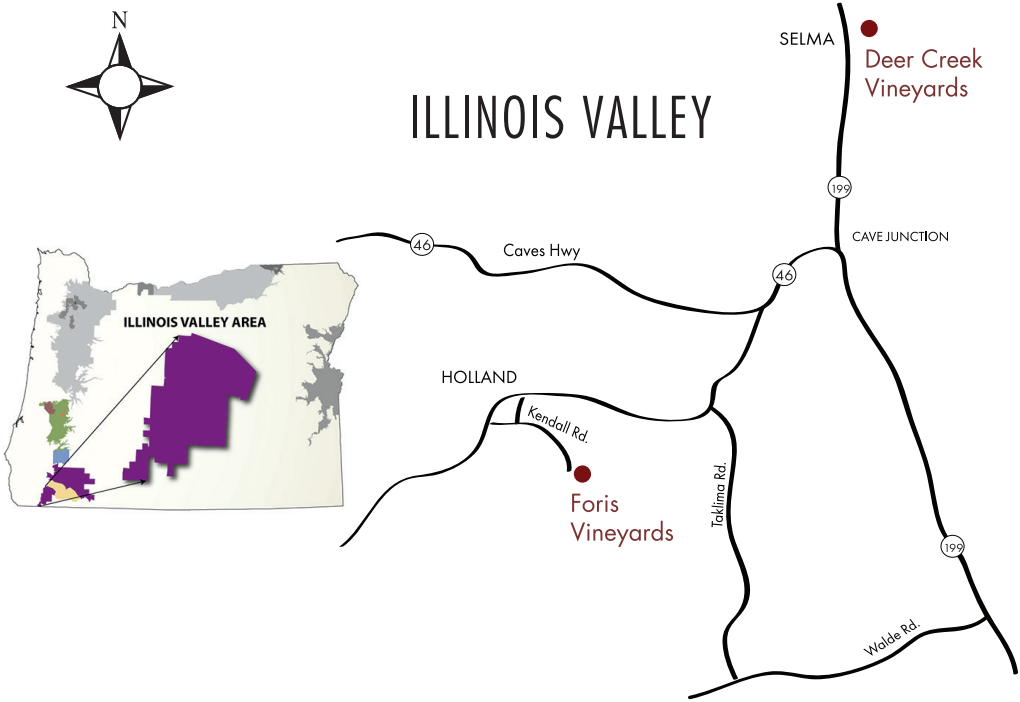

ILLINOIS VALLEY & ELKTON

ILLINOIS VALLEY

ELKTON

ILLINOIS VALLEY & ELKTON

Foris Vineyards & Winery

654 Kendall Road

Cave Junction, Oregon 97523

(541) 592-3752

www.foriswine.com

Brandborg Vineyard & Winery

345 First Street

Elkton, Oregon 97436

(541) 584-2870

www.brandborgwine.com

Deer Creek Vineyards

2680 Deer Creek Road

Selma, Oregon 97538

(541) 597-4226

www.deercreekvineyards.com

Bradley Winery

2353 Azalea Drive

Elkton, Oregon 97436

(541) 584-2888

www.bradleyvineyards.com