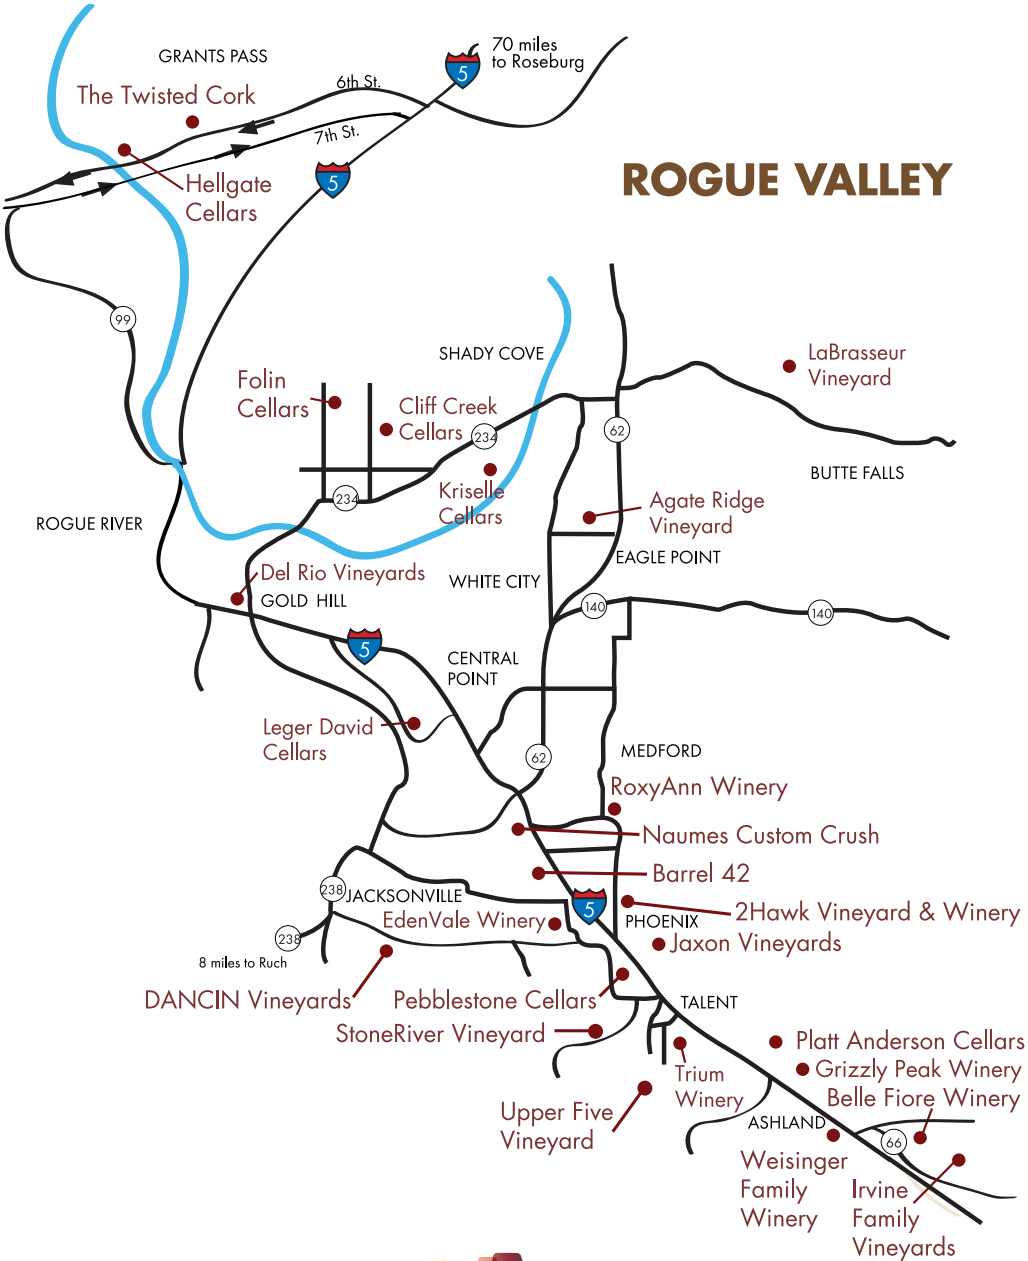

# ROGUE VALLEY

## Agate Ridge Vineyard

1098 Nick Young Road  
Eagle Point, Oregon 97524  
(541) 830-3050  
[www.agateridgevineyard.com](http://www.agateridgevineyard.com)