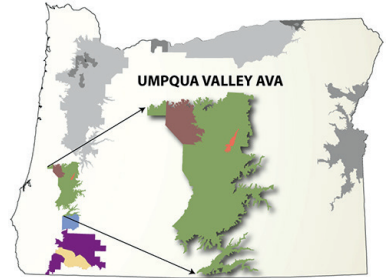

UMPQUA VALLEY

Monte Ferro
LAKE OSWEGO, OREGON

UMPQUA VALLEY

Abacela Winery

12500 Lookingglass Road
Roseburg, Oregon 97471
(541) 679-6642
www.abacela.com

Paul O'Brien Winery

609 SE Pine Street
Roseburg, Oregon 97470
(541) 673-2280
www.paulobrienwines.com