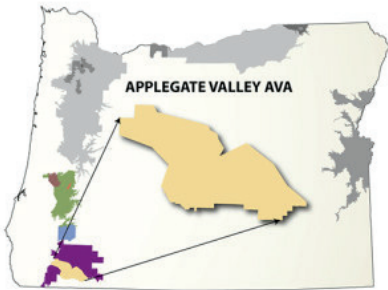

APPLEGATE & JACKSONVILLE

APPLEGATE & JACKSONVILLE

Beaton Farm

7400 Williams Hwy
Grants Pass, Oregon 97526
(541) 660-8439
www.beatonfarm.com

Augustino at the Big Red Barn

16995 N Applegate Road
Grants Pass, Oregon 97526
(541) 596-2818
www.augustinoestate.com

Caprice Vineyards

970 Old Stage Road
Central Point, Oregon 97502
(541) 499-0449
www.capricevineyards.com

Cricket Hill Winery

2131 Little Applegate Road
Jacksonville, Oregon 97530
(541) 899-7264
www.crickethillwinery.com

Cowhorn Vineyard

1665 Eastside Road
Jacksonville, Oregon 97530
(541) 899-6876
www.cowhornwine.com

Daisy Creek Vineyard

675 Shafer Lane
Jacksonville, OR 97530
(541) 899-8329
www.daisycreekwine.com

Devitt Winery

SOUTHERN OREGON
— WINES —